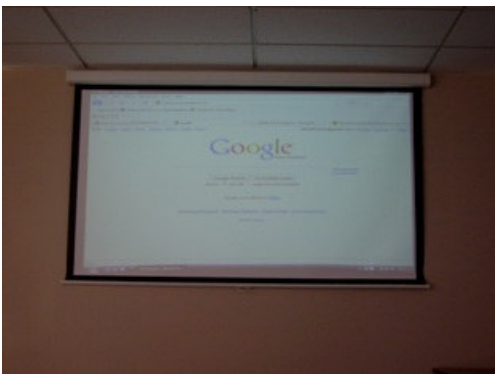

Wings Conference Photo Gallery

'Orion' room Theatre style from the Facilitators table.

A view of the 'Orion' room lengthways Theatre style.

The 'Orion' room in 'U' shape setup.

The Data projector in the 'Orion' room Projecting onto 102 inch screen.

Fully Licensed Bar facilities available.

Outdoor patio, 'Wings' room.

High ceiling and natural light give the 'Wings' room plenty of space.

The 'Wings' room has easy access to the outdoor area.

The 'Wings' room classroom style. With Outdoor patio to left.

Quality accommodation for out of town Conference delegates onsite.

102 inch screen, with Web browser open using WIFI broadband.

Facilitator using power point clicker With USB driver to deliver presentation.