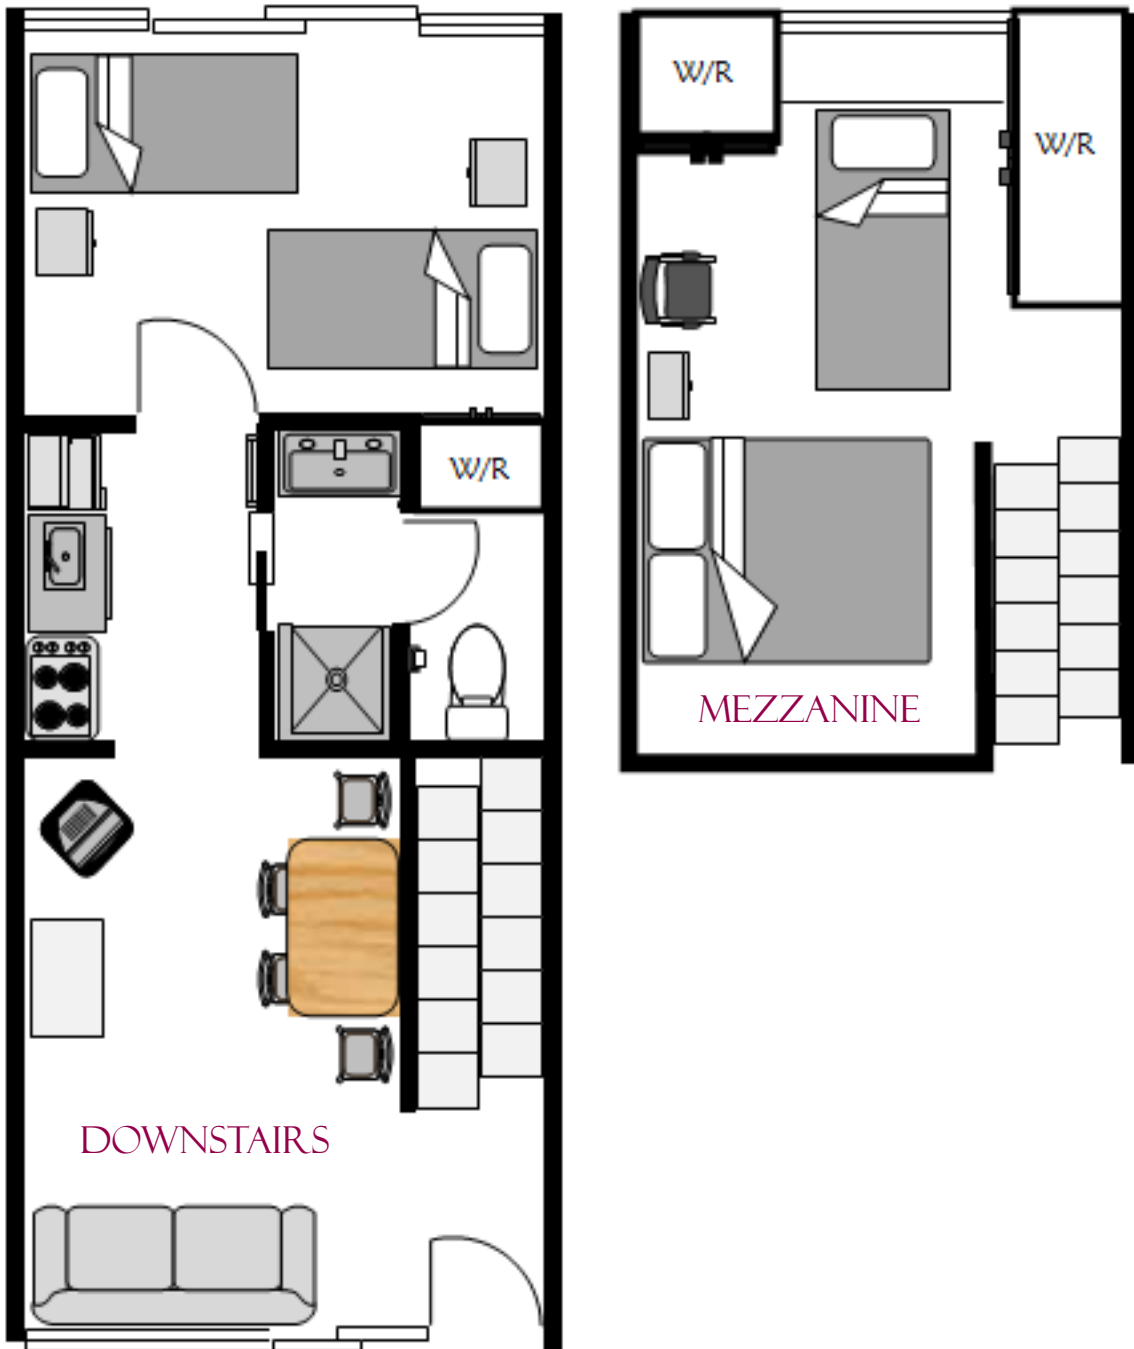

Standard 1 Unit (1STD)

(All these units have fridge, microwave & cook top)

1STD

Queen 2 Unit (2QWN)

(All these units have fridge, microwave, cook top or stove)

2QWN

Family 2 Unit (2FAM)

(All these units have fridge, microwave, cook top or stove)

2FAM

Standard 3 Unit (3STD)

(All these units have fridge, microwave, cook top or stove)

3STD

THIS FLOOR PLAN SHOWS THE **SERVICE BLOCK** WHICH CONTAINS FOR GUEST USE

- GAME ROOM
- SPA POOL
- GUEST LAUNDRY
- SAUNA ROOM

SERVICE BLOCK