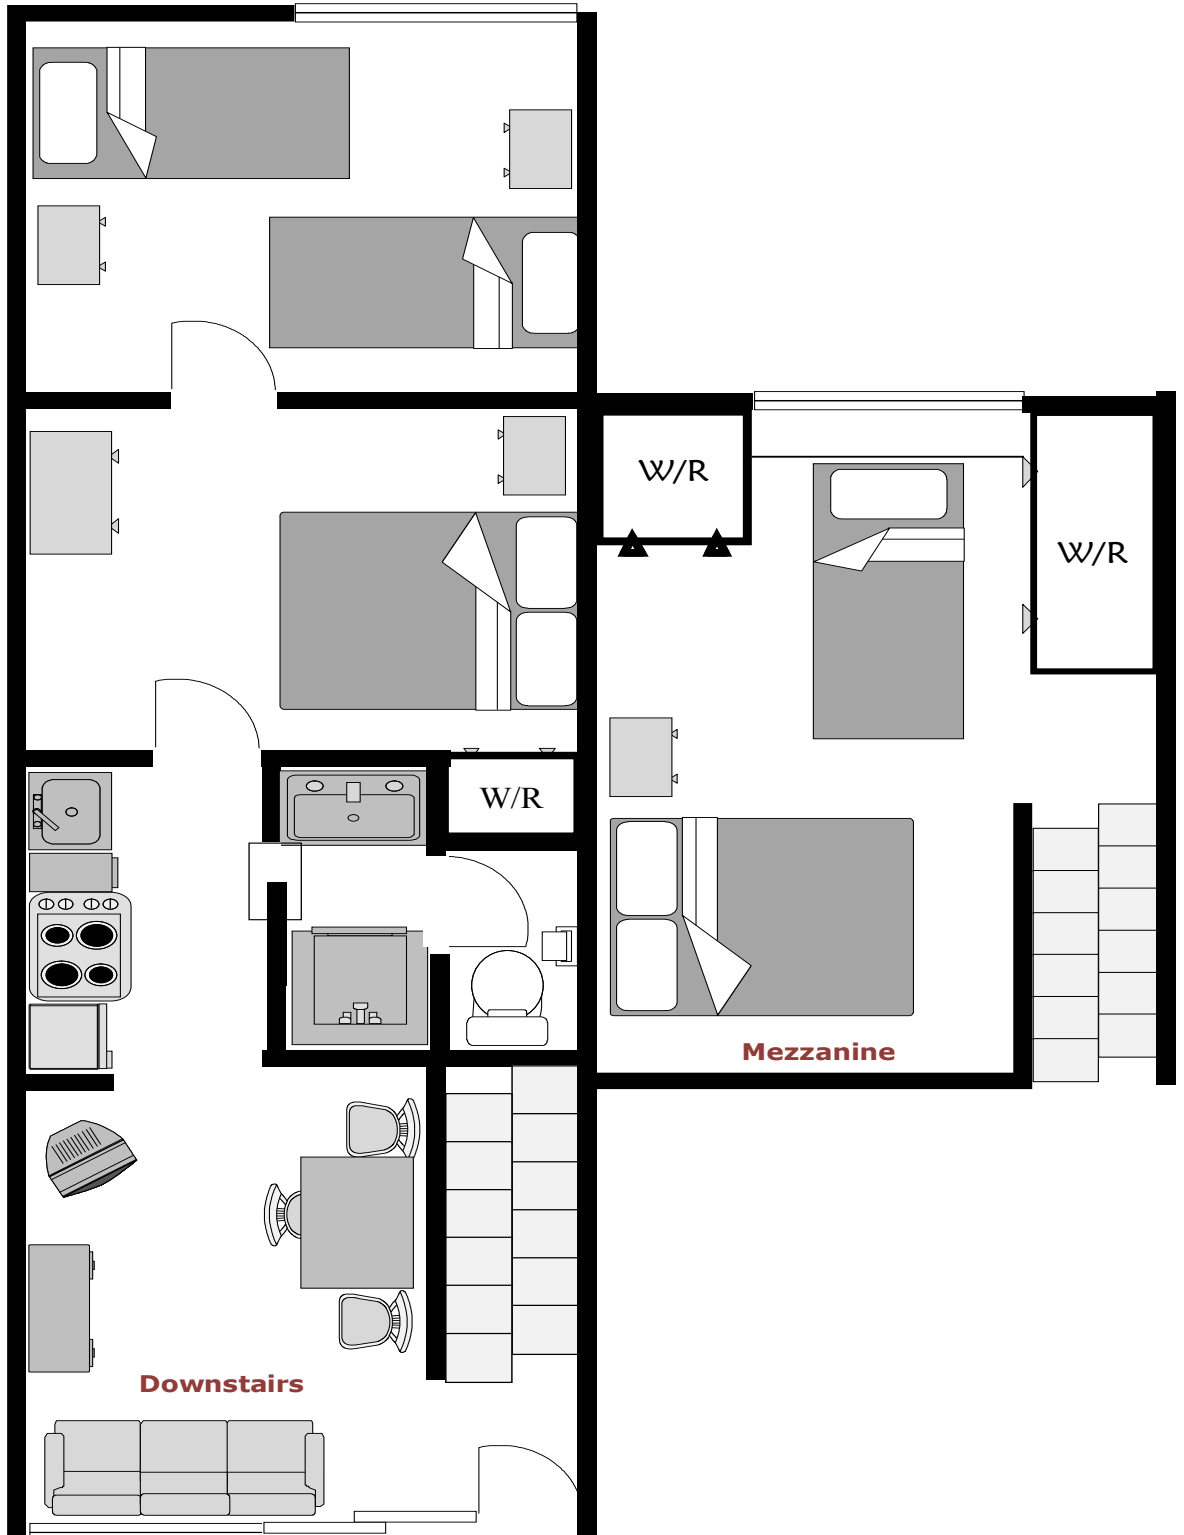

Standard 1 Unit (1STD)

(All these units have fridge, microwave & cook top)

1STD

Queen 2 Unit (2QWN)

(All these units have fridge, microwave, cook top or stove)

2QWN

Family 2 Unit (2FAM)

(All these units have fridge, microwave, cook top or stove)

2FAM

Standard 3 Unit (3STD)

(All these units have fridge, microwave, cook top or stove)

3STD

THIS FLOOR PLAN SHOWS THE **SERVICE BLOCK** WHICH CONTAINS FOR GUEST USE

- GAME ROOM
- SPA POOL
- GUEST LAUNDRY
- SAUNA ROOM

SERVICE BLOCK