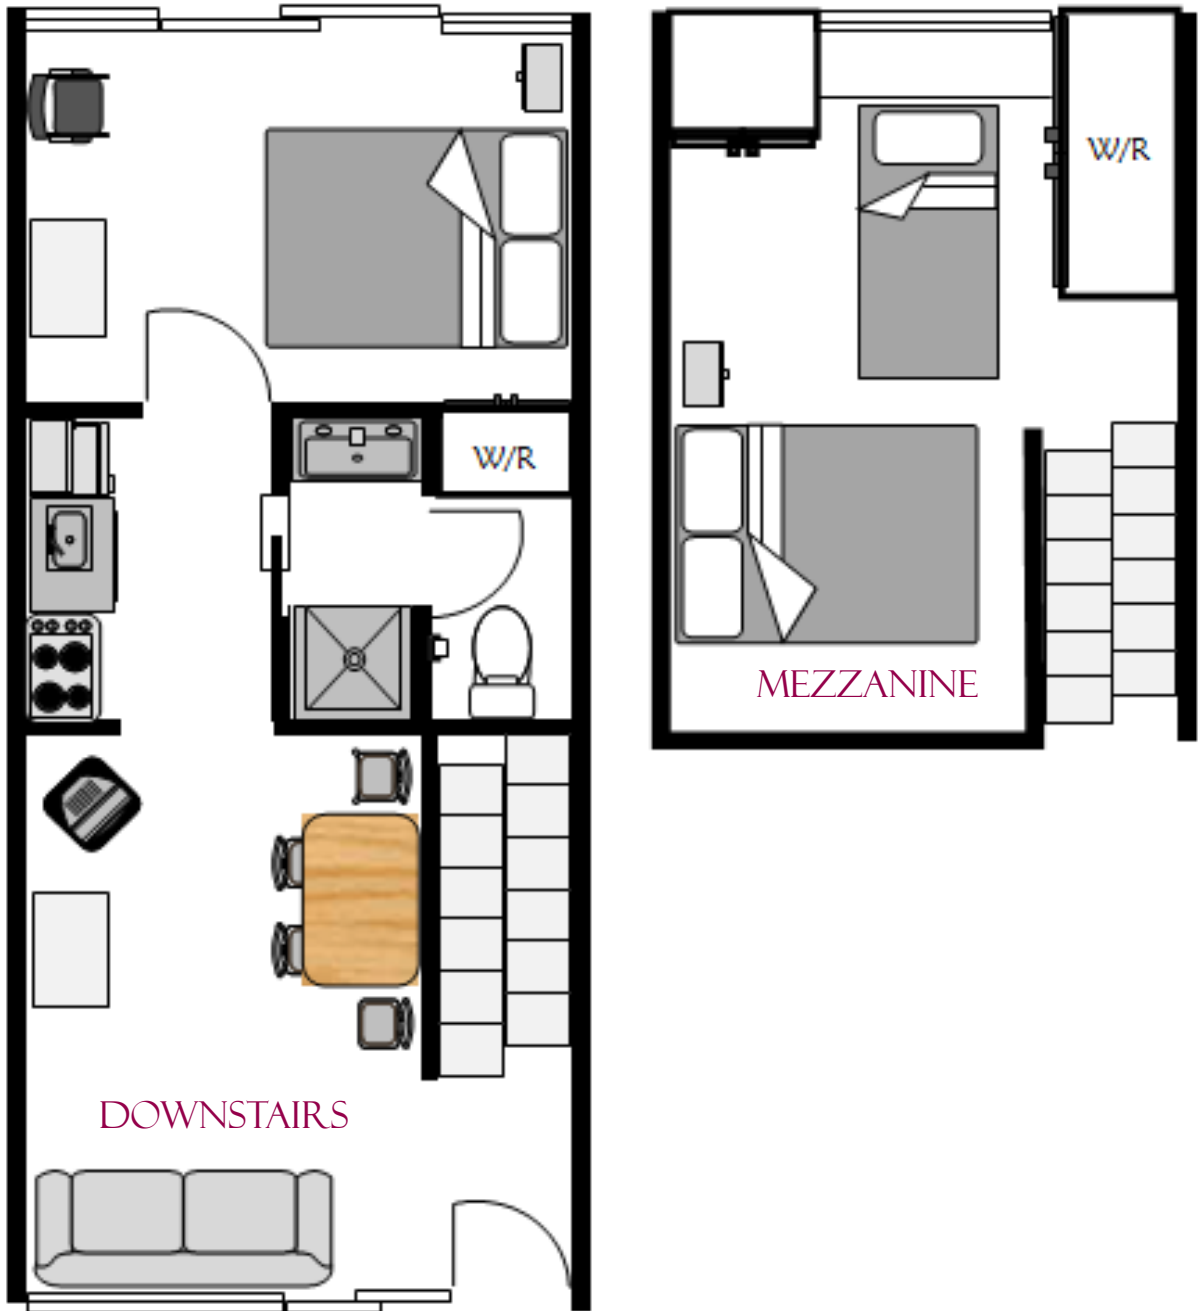

Standard 1 Unit (1STD)

(All these units have fridge, microwave & cook top)

1STD

Queen 2 Unit (2QWN)

(All these units have fridge, microwave, cook top or stove)

2QWN

Family 2 Unit (2FAM)

(All these units have fridge, microwave, cook top or stove)

2FAM

Standard 3 Unit (3STD)

(All these units have fridge, microwave, cook top or stove)

3STD

THIS FLOOR PLAN SHOWS THE **SERVICE BLOCK** WHICH CONTAINS FOR GUEST USE

- GAME ROOM
- SPA POOL
- GUEST LAUNDRY
- SAUNA ROOM

SERVICE BLOCK