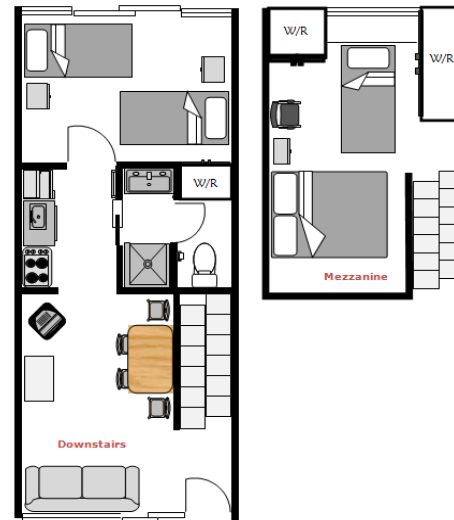

ALL RATES BELOW ARE PER NIGHT & ARE GST INCLUSIVE.

RATE PLANS SINGLE NIGHT STAY 1- 4+ NIGHTS STAY

UNIT TYPE	RATE PLAN NAME:			RATE	RATE
	GUESTS INC.	EXTRA	MAXIMUM	PER NIGHT	4+ NIGHTS
	IN RATE	PERSON	PERSONS	FULL SERVICE	LIMITED SERVICE
ACCESS 1 BEDROOM	2	\$20.00	3	\$145.00	\$140.00
STANDARD 1 BEDROOM	2	\$20.00	3	\$150.00	\$145.00
QUEEN 2 BEDROOM	4	\$20.00	5	\$195.00	\$190.00
FAMILY 2 BEDROOM	4	\$20.00	5	\$195.00	\$190.00
STANDARD 3 BEDROOM	5	\$20.00	7	\$220.00	\$210.00

Standard 1 Unit (1STD)
 (All these units have fridge, microwave & cook top)

1STD

Standard 3 Unit (3STD)
 (All these units have fridge, microwave, cook top or stove)

3STD

Queen 2 Unit (2QWN)
 (All these units have fridge, microwave, cook top or stove)

2QWN

Family 2 Unit (2FAM)
 (All these units have fridge, microwave, cook top or stove)

2FAM

Unit Amenities

Self contained equipped kitchen
 Full Linen provided
 Iron & ironing board
 SKY TV, Telephone, WIFI available
 Complementary tea & coffee