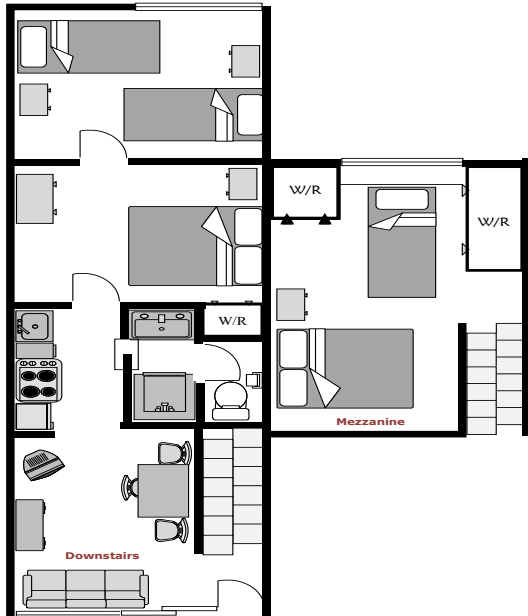

ALL RATES BELOW ARE PER NIGHT & ARE GST INCLUSIVE.

RATE PLANS SINGLE NIGHT STAY 1- 4+ NIGHTS STAY

UNIT TYPE	RATE PLAN NAME:			RATE	RATE
	GUESTS INC.	EXTRA	MAXIMUM	PER NIGHT	4+ NIGHTS
	IN RATE	PERSON	PERSONS	FULL SERVICE	LIMITED SERVICE
ACCESS 1 BEDROOM	2	\$20.00	3	\$145.00	\$140.00
STANDARD 1 BEDROOM	2	\$20.00	3	\$150.00	\$145.00
QUEEN 2 BEDROOM	4	\$20.00	5	\$195.00	\$190.00
FAMILY 2 BEDROOM	4	\$20.00	5	\$195.00	\$190.00
STANDARD 3 BEDROOM	5	\$20.00	7	\$220.00	\$210.00

LIMITED SERVICING RATE PLANS FROM 8+ NIGHTS MINIMUM STAY

UNIT TYPE	MAXIMUM PERSON	RATE 8+ NIGHTS
STANDARD 1 BEDROOM	3	\$135.00
QUEEN 2 BEDROOM	5	\$180.00
FAMILY 2 BEDROOM	5	\$180.00
STANDARD 3 BEDROOM	7	\$195.00

Standard 1 Unit (1STD)
 (All these units have fridge, microwave & cook top)

1STD

Standard 3 Unit (3STD)
 (All these units have fridge, microwave, cook top or stove)

3STD

Queen 2 Unit (2QWN)
 (All these units have fridge, microwave, cook top or stove)

2QWN

Family 2 Unit (2FAM)
 (All these units have fridge, microwave, cook top or stove)

2FAM

Unit Amenities

Self contained equipped kitchen
 Full Linen provided
 Iron & ironing board
 SKY TV, Telephone, WIFI available
 Complementary tea & coffee