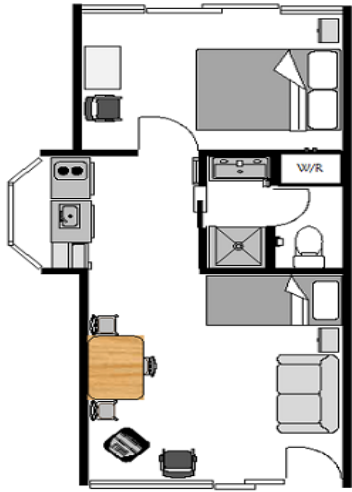

ALL RATES BELOW ARE PER NIGHT & ARE GST INCLUSIVE.

RATE PLANS SINGLE NIGHT STAY 1- 4+ NIGHTS STAY

UNIT TYPE	RATE PLAN NAME:			RATE	RATE
	GUESTS INC.	EXTRA	MAXIMUM	PER NIGHT	4+ NIGHTS
	IN RATE	PERSON	PERSONS	FULL SERVICE	LIMITED SERVICE
ACCESS 1 BEDROOM	2	\$20.00	3	\$145.00	\$140.00
STANDARD 1 BEDROOM	2	\$20.00	3	\$150.00	\$145.00
QUEEN 2 BEDROOM	4	\$20.00	5	\$195.00	\$190.00
FAMILY 2 BEDROOM	4	\$20.00	5	\$195.00	\$190.00
STANDARD 3 BEDROOM	5	\$20.00	7	\$220.00	\$210.00

LIMITED SERVICING RATE PLANS FROM 8+ NIGHTS MINIMUM STAY

UNIT TYPE	MAXIMUM PERSON	RATE 8+ NIGHTS
STANDARD 1 BEDROOM	3	\$135.00
QUEEN 2 BEDROOM	5	\$180.00
FAMILY 2 BEDROOM	5	\$180.00
STANDARD 3 BEDROOM	7	\$195.00

Standard 1 Unit (1STD)
 (All these units have fridge, microwave & cook top)

1STD

Standard 3 Unit (3STD)
 (All these units have fridge, microwave, cook top or stove)

3STD

Queen 2 Unit (2QWN)
 (All these units have fridge, microwave, cook top or stove)

2QWN

Family 2 Unit (2FAM)
 (All these units have fridge, microwave, cook top or stove)

2FAM

Unit Amenities

Self contained equipped kitchen
 Full Linen provided
 Iron & ironing board
 SKY TV, Telephone, WIFI available
 Complementary tea & coffee